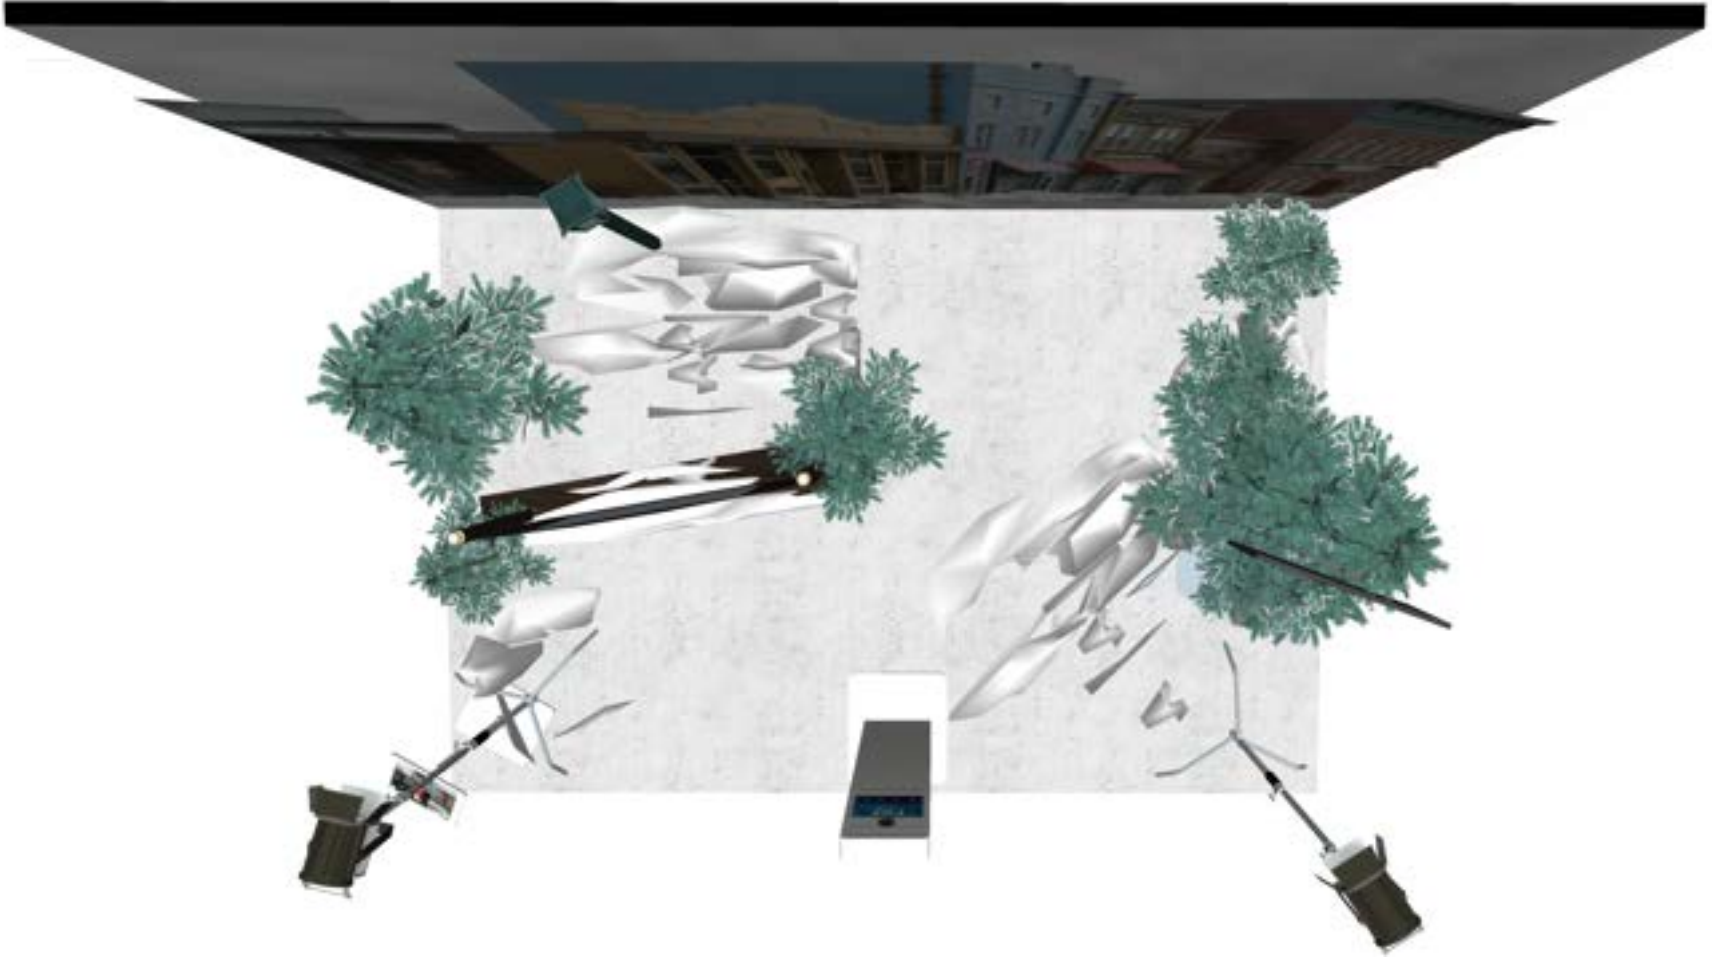

V.7

SYFY

resident
alien

WHALEFILM

18'

11' 6"

12'

resident
alien
SYFY

POP
PHOTO BOOTH

3/4" CNC LETTERS PAINTED