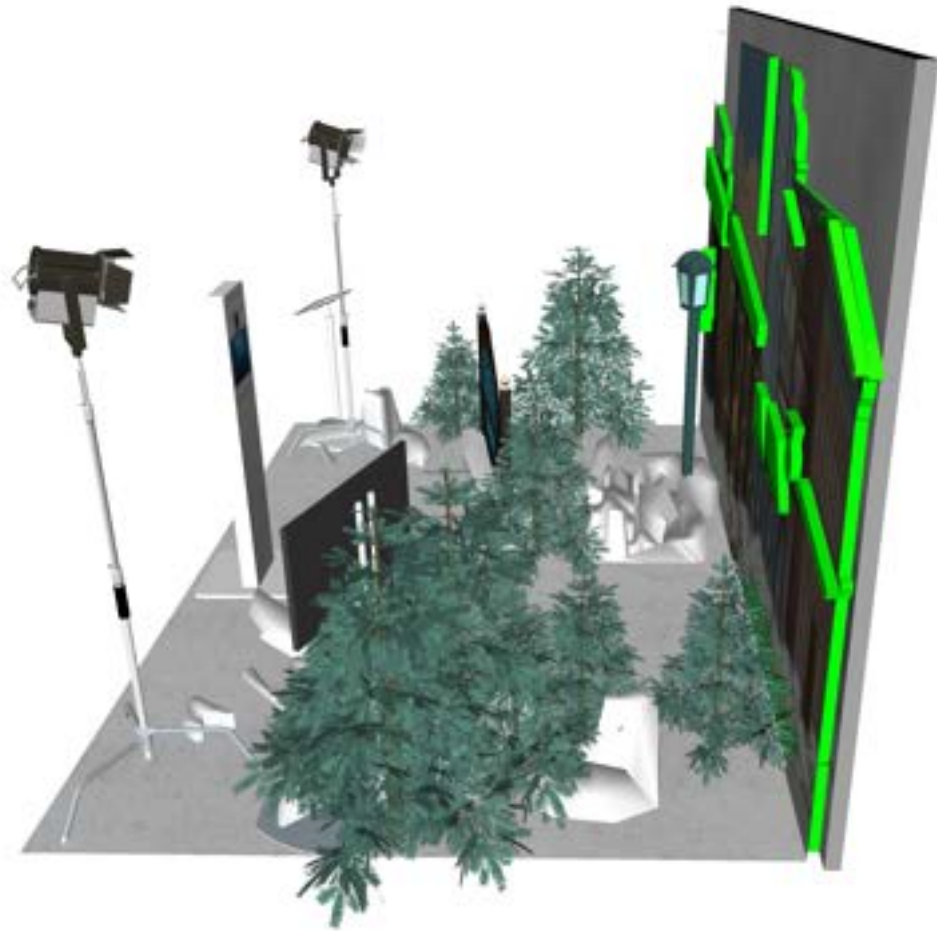

V.7

SYFY

resident
alien

WHALEFILM

18'

11' 6"

12'

resident
alien
SYFY

POP
PHOTO BOOTH

3/4" CNC LETTERS PAINTED