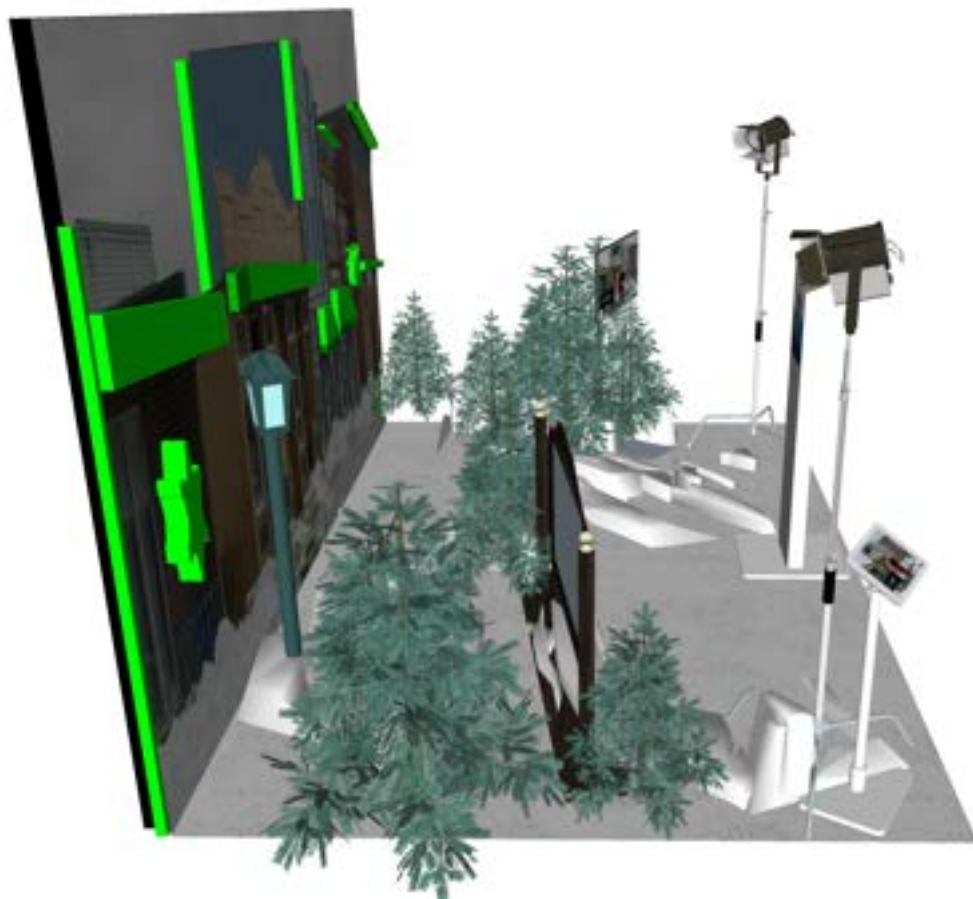

V.7

SYFY

resident
alien

WHALEFILM

18'

11' 6"

12'

resident
alien
SYFY

POP
PHOTO BOOTH

3/4" CNC LETTERS PAINTED