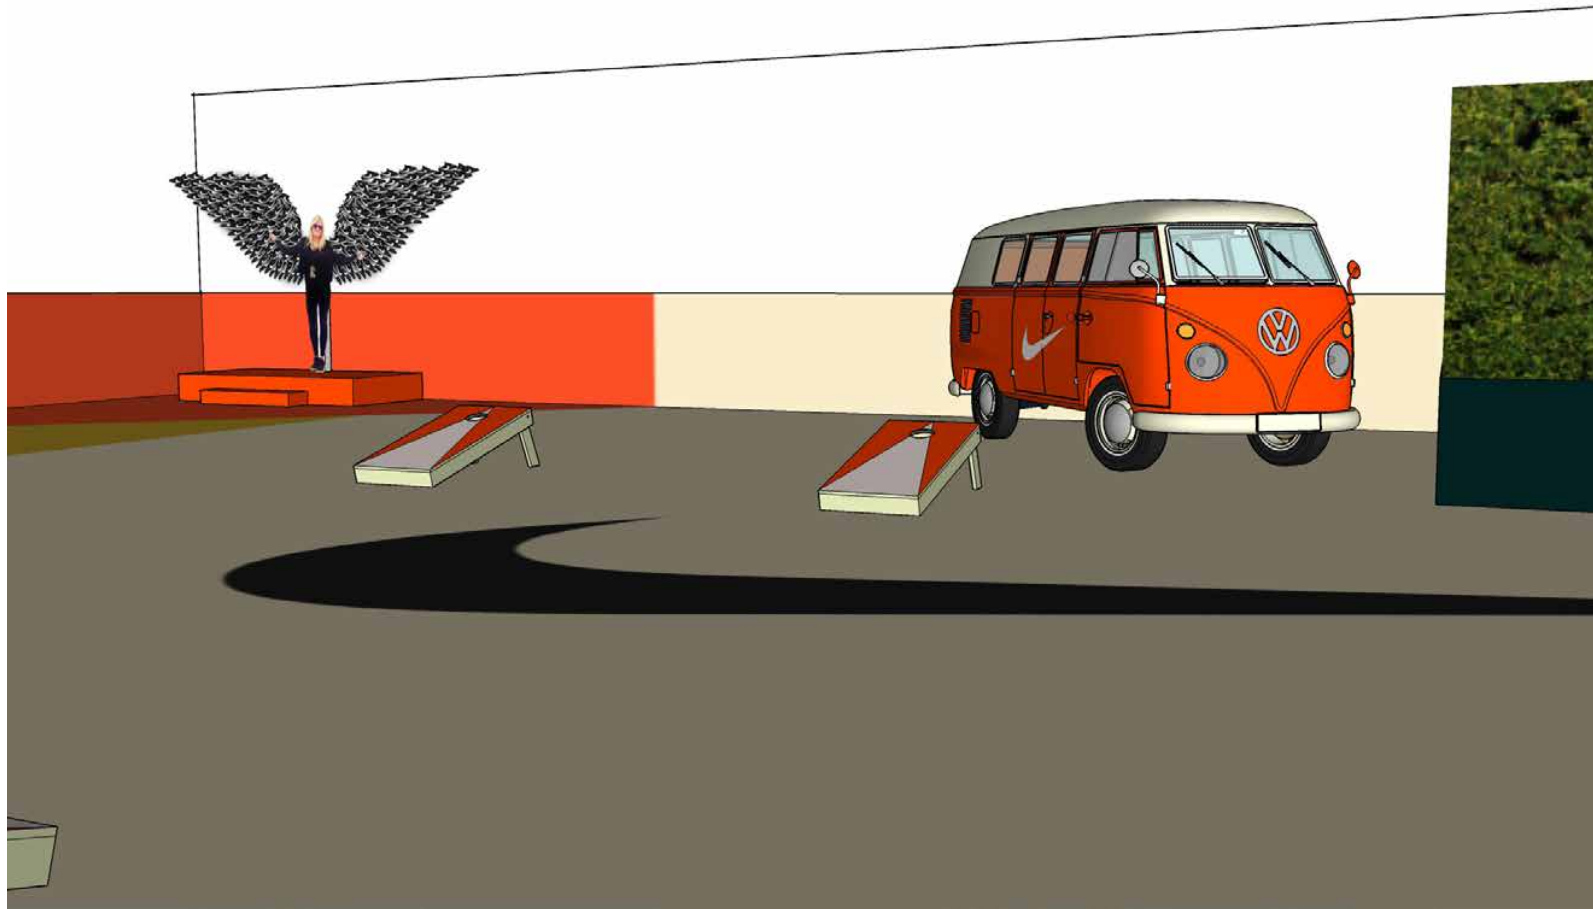

ROOFTOP LOUNGE

NIKE BY MELROSE

«gallagher»

NIKE BY MELROSE

ROOFTOP LOUNGE

LOCATION

8552 Melrose Ave. West Hollywood, CA 90069

FLOOR PLAN

VIEW

VIEW

VIEW

VIEW

VIEW

FLOOR GRAPHIC

LOGO MURAL

WING SCULPTURE

110 Nike Cortez shoes per wing - 220 shoes total

WING SCULPTURE

110 Nike Cortez shoes per wing - 220 shoes total

WING SCULPTURE

Structure to hold Nike Cortez shoe wing sculpture

NIKE BY MELROSE

ROOFTOP LOUNGE