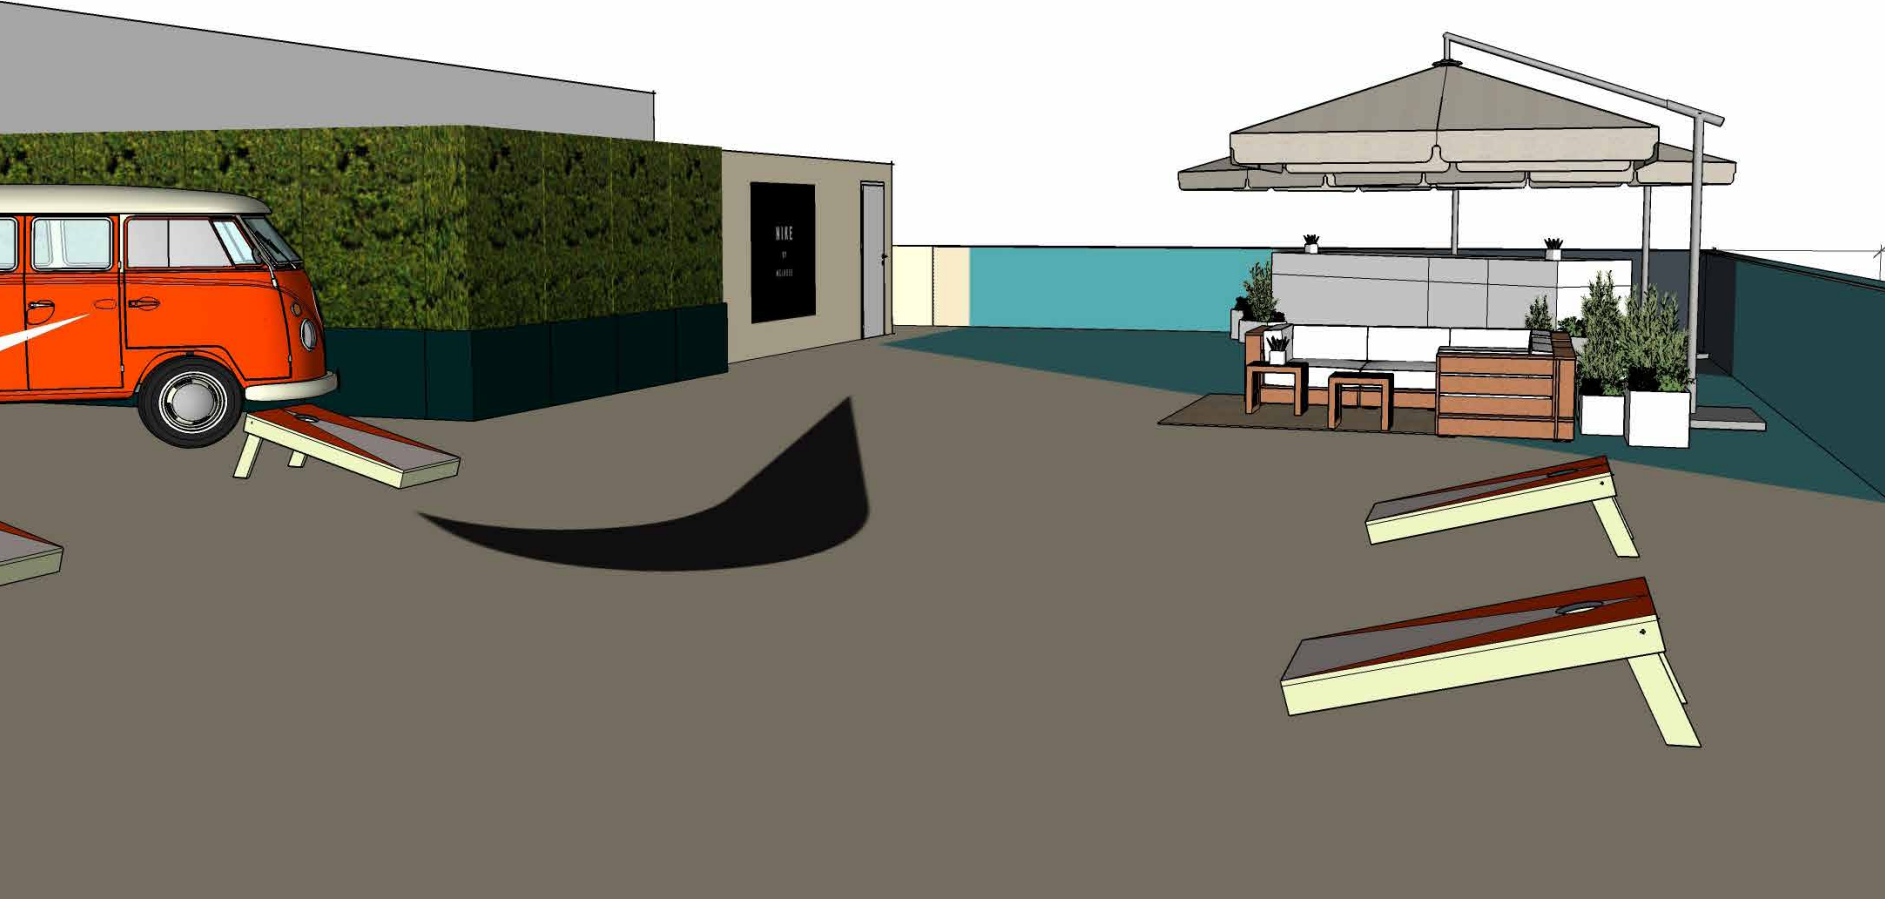

ROOFTOP LOUNGE

NIKE BY MELROSE

«gallagher»

NIKE BY MELROSE

ROOFTOP LOUNGE

LOCATION

8552 Melrose Ave. West Hollywood, CA 90069

FLOOR PLAN

VIEW

VIEW

VIEW

VIEW

VIEW

FLOOR GRAPHIC

LOGO MURAL

WING SCULPTURE

110 Nike Cortez shoes per wing - 220 shoes total

WING SCULPTURE

110 Nike Cortez shoes per wing - 220 shoes total

WING SCULPTURE

Structure to hold Nike Cortez shoe wing sculpture

NIKE BY MELROSE

ROOFTOP LOUNGE