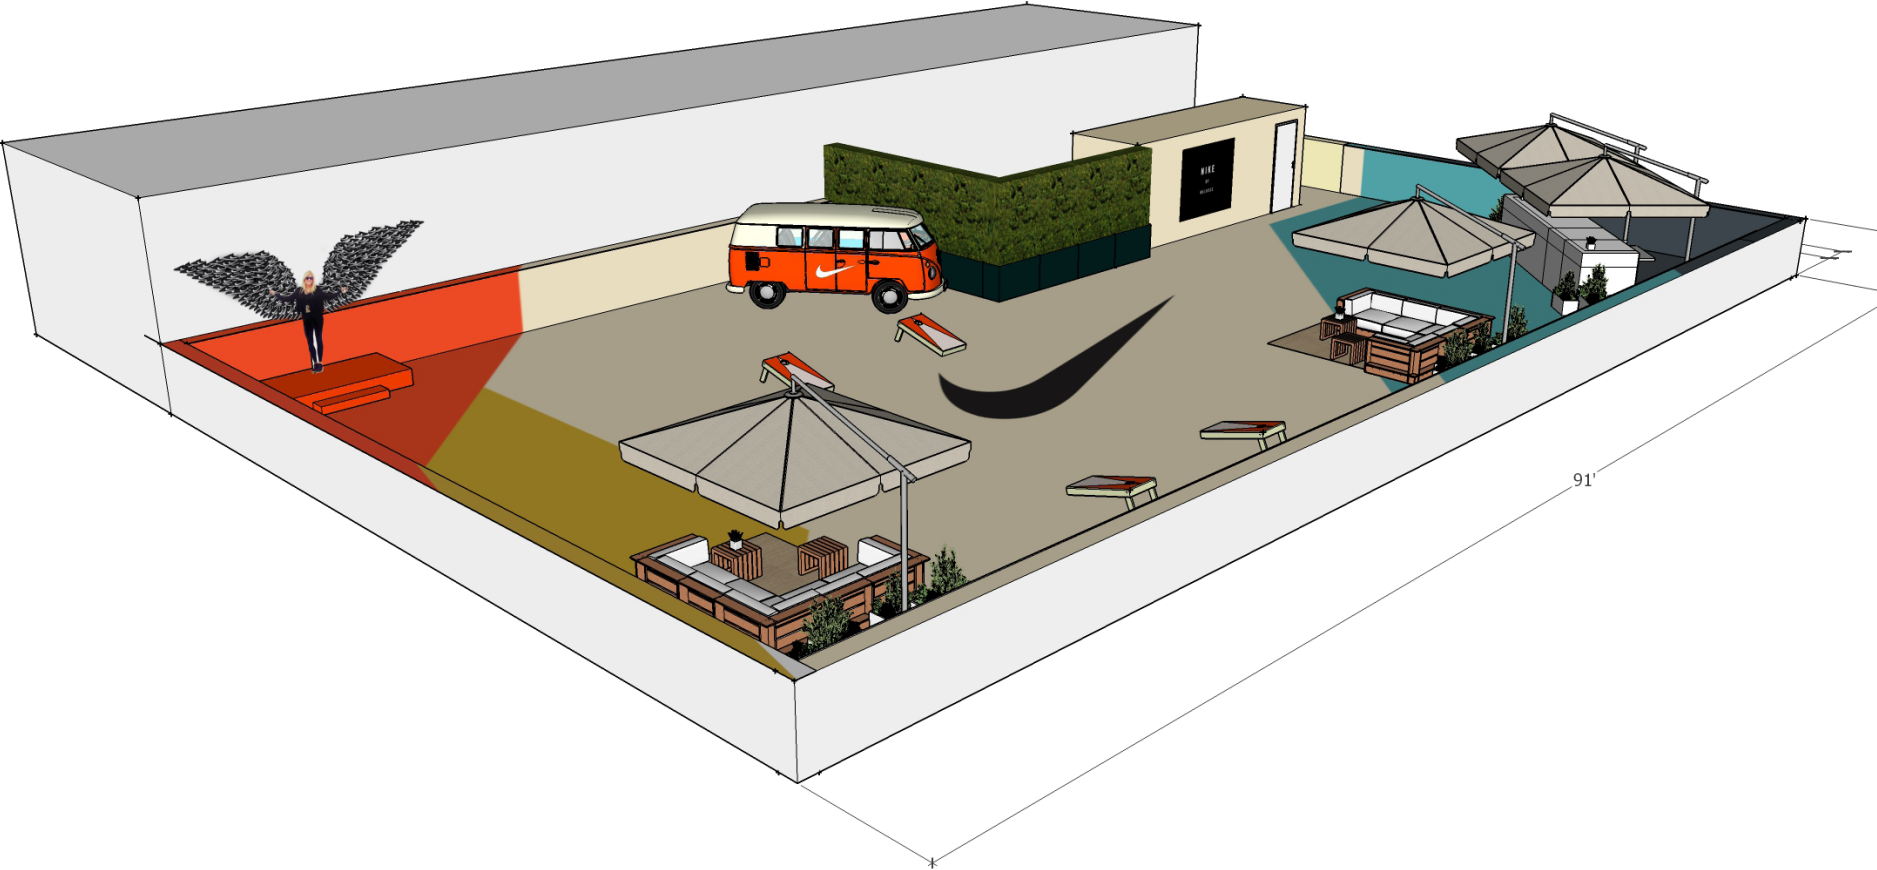

ROOFTOP LOUNGE

NIKE BY MELROSE

«gallagher»

NIKE BY MELROSE

ROOFTOP LOUNGE

LOCATION

8552 Melrose Ave. West Hollywood, CA 90069

FLOOR PLAN

VIEW

VIEW

VIEW

VIEW

VIEW

FLOOR GRAPHIC

LOGO MURAL

WING SCULPTURE

110 Nike Cortez shoes per wing - 220 shoes total

WING SCULPTURE

110 Nike Cortez shoes per wing - 220 shoes total

WING SCULPTURE

Structure to hold Nike Cortez shoe wing sculpture

NIKE BY MELROSE

ROOFTOP LOUNGE