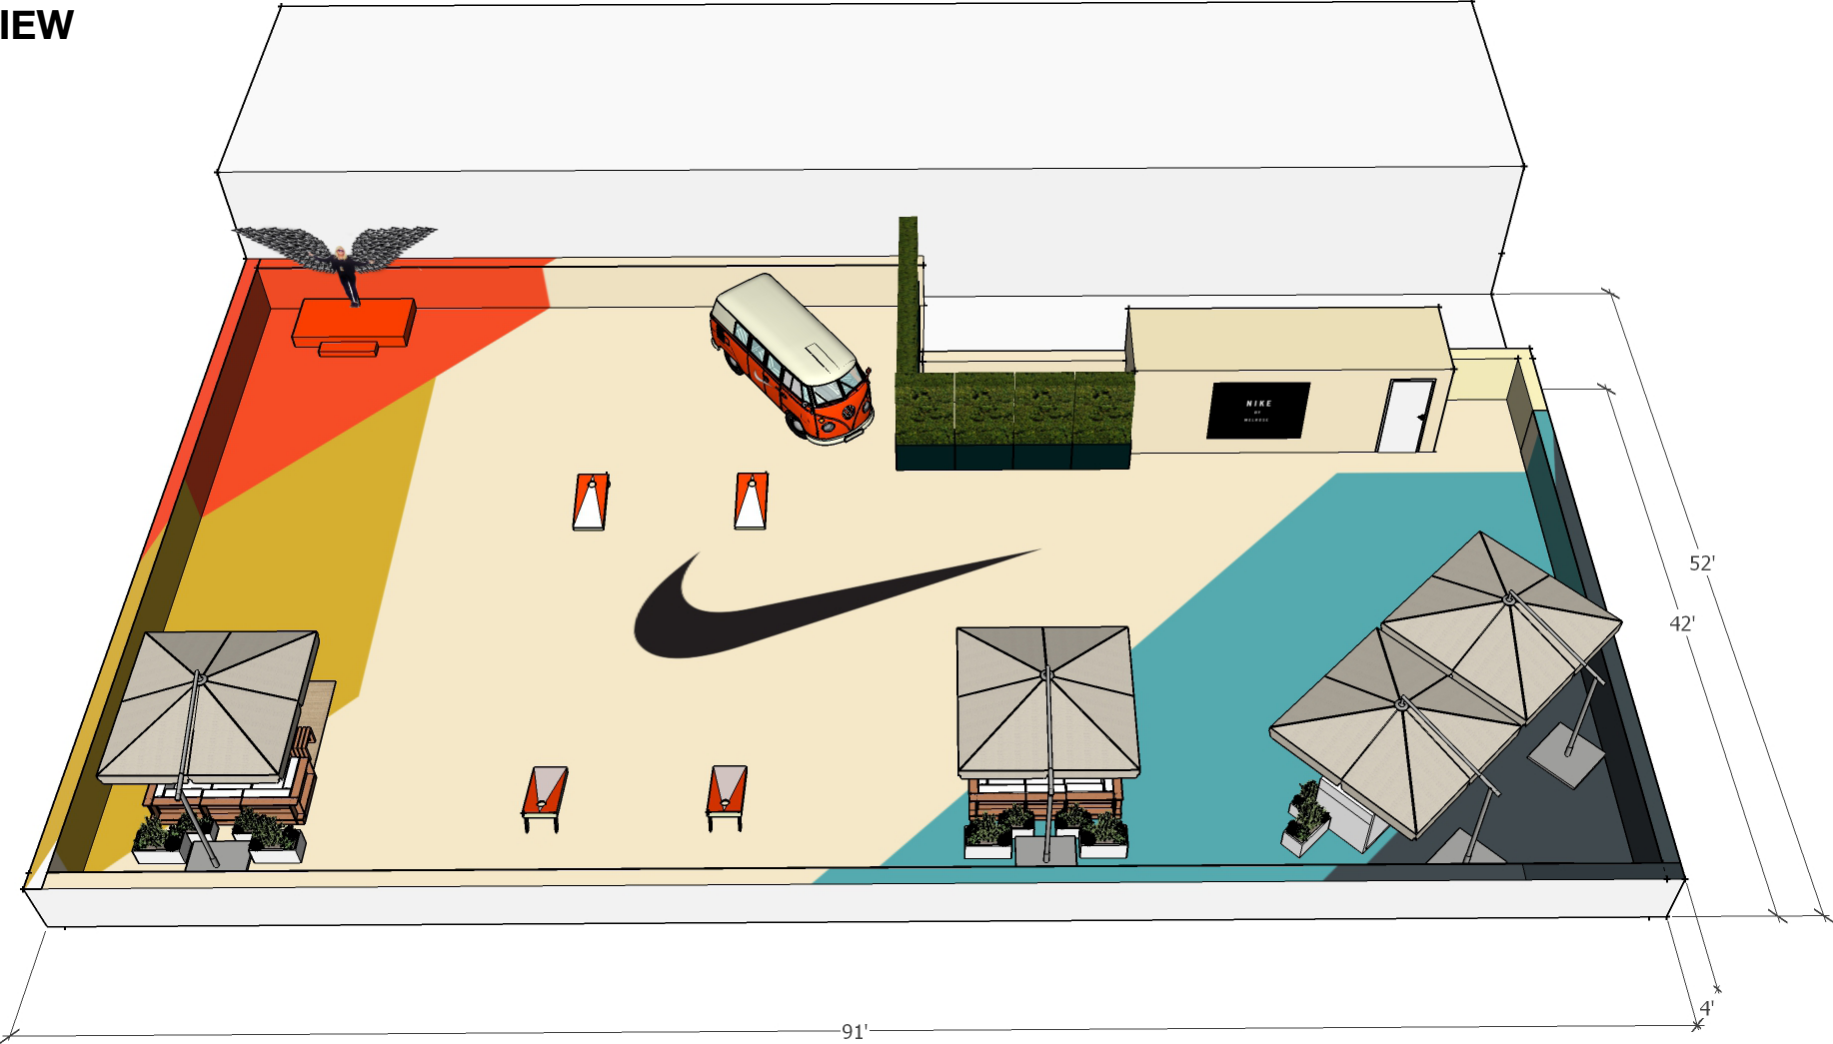

ROOFTOP LOUNGE

NIKE BY MELROSE

«gallagher»

NIKE BY MELROSE

ROOFTOP LOUNGE

LOCATION

8552 Melrose Ave. West Hollywood, CA 90069

FLOOR PLAN

VIEW

VIEW

VIEW

VIEW

VIEW

FLOOR GRAPHIC

LOGO MURAL

WING SCULPTURE

110 Nike Cortez shoes per wing - 220 shoes total

WING SCULPTURE

110 Nike Cortez shoes per wing - 220 shoes total

WING SCULPTURE

Structure to hold Nike Cortez shoe wing sculpture

NIKE BY MELROSE

ROOFTOP LOUNGE