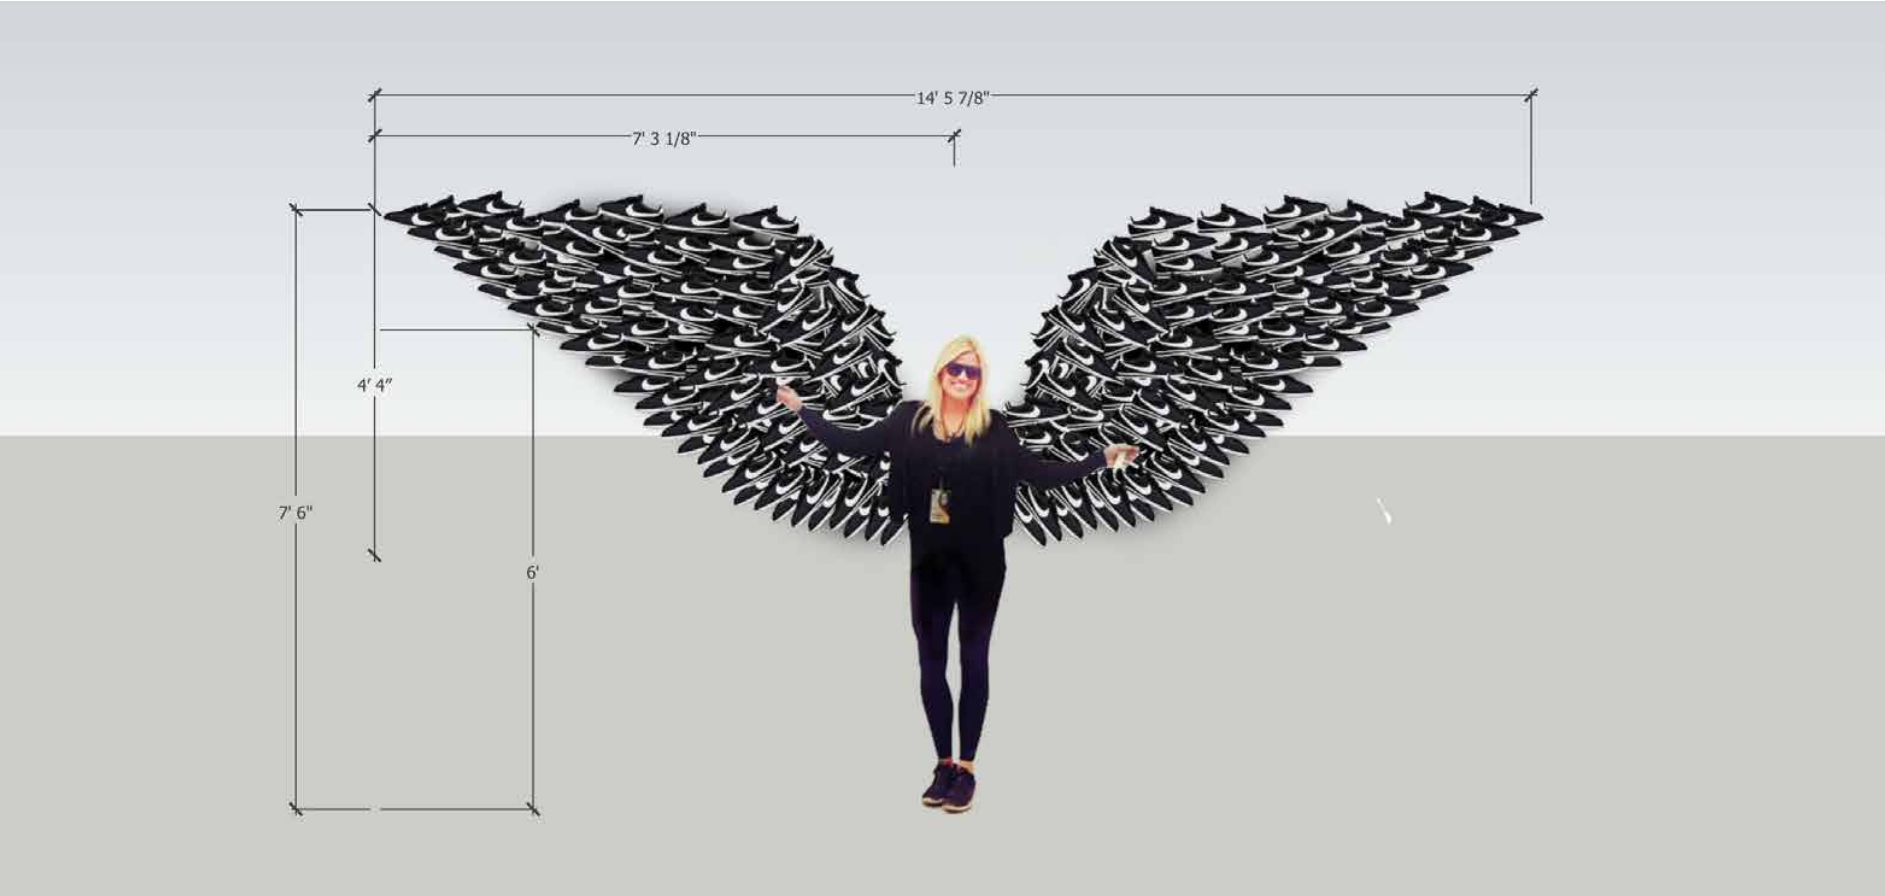

VIEW

VIEW

VIEW

VIEW

VIEW

FLOOR GRAPHIC

LOGO MURAL

WING SCULPTURE

110 Nike Cortez shoes per wing - 220 shoes total

WING SCULPTURE

110 Nike Cortez shoes per wing - 220 shoes total

WING SCULPTURE

Structure to hold Nike Cortez shoe wing sculpture

NIKE BY MELROSE

ROOFTOP LOUNGE