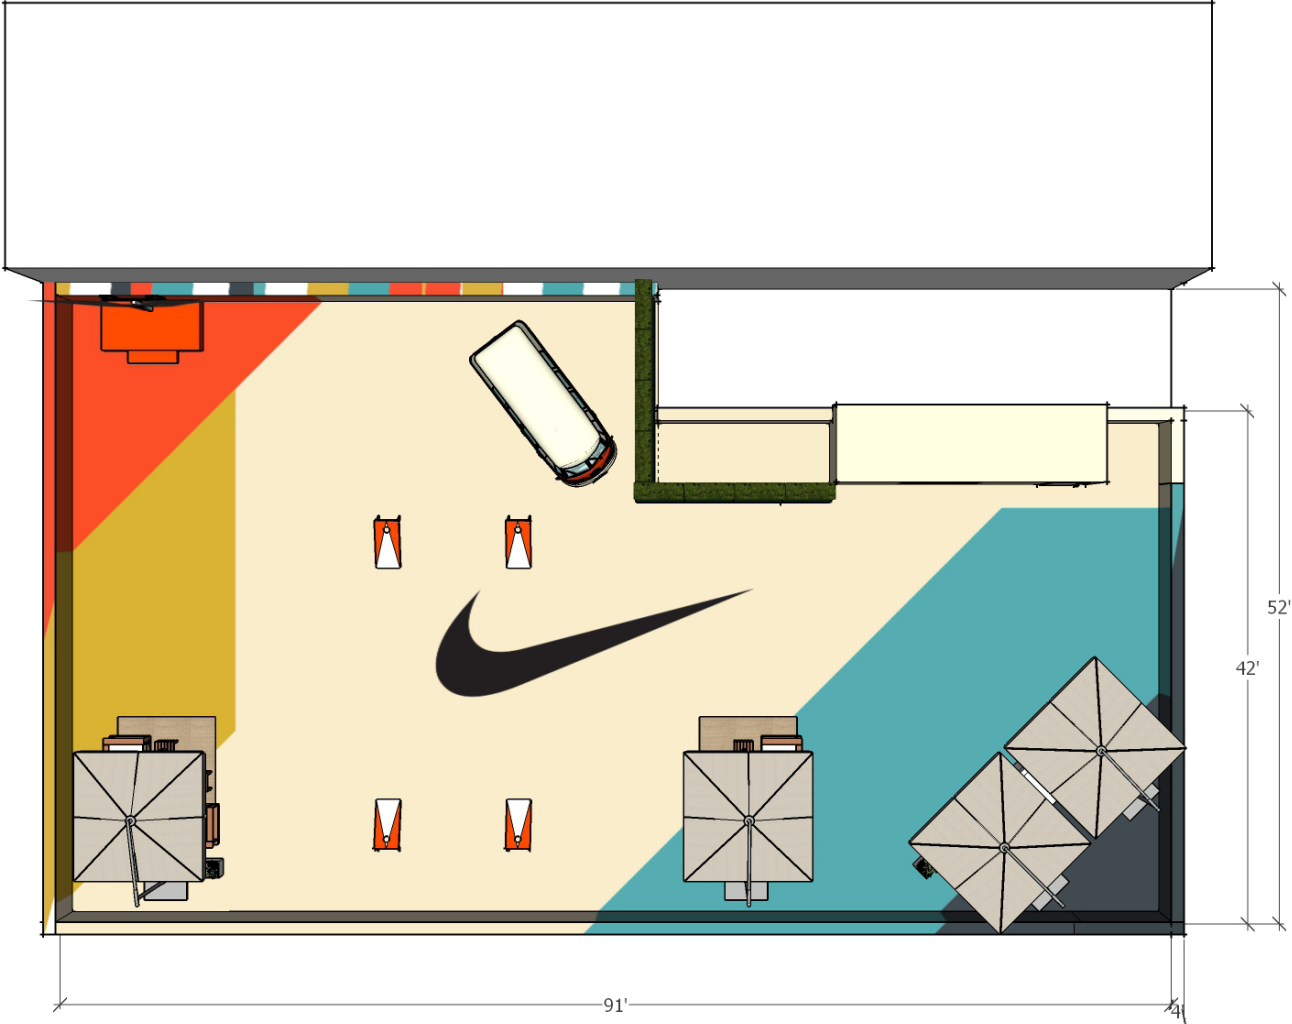

ROOFTOP LOUNGE

NIKE BY MELROSE

«gallagher»

NIKE BY MELROSE

ROOFTOP LOUNGE

LOCATION

8552 Melrose Ave. West Hollywood, CA 90069

FLOOR PLAN

VIEW

VIEW

VIEW

VIEW

VIEW

FLOOR GRAPHIC

LOGO MURAL

WING SCULPTURE

110 Nike Cortez shoes per wing - 220 shoes total

WING SCULPTURE

110 Nike Cortez shoes per wing - 220 shoes total

WING SCULPTURE

Structure to hold Nike Cortez shoe wing sculpture

NIKE BY MELROSE

ROOFTOP LOUNGE