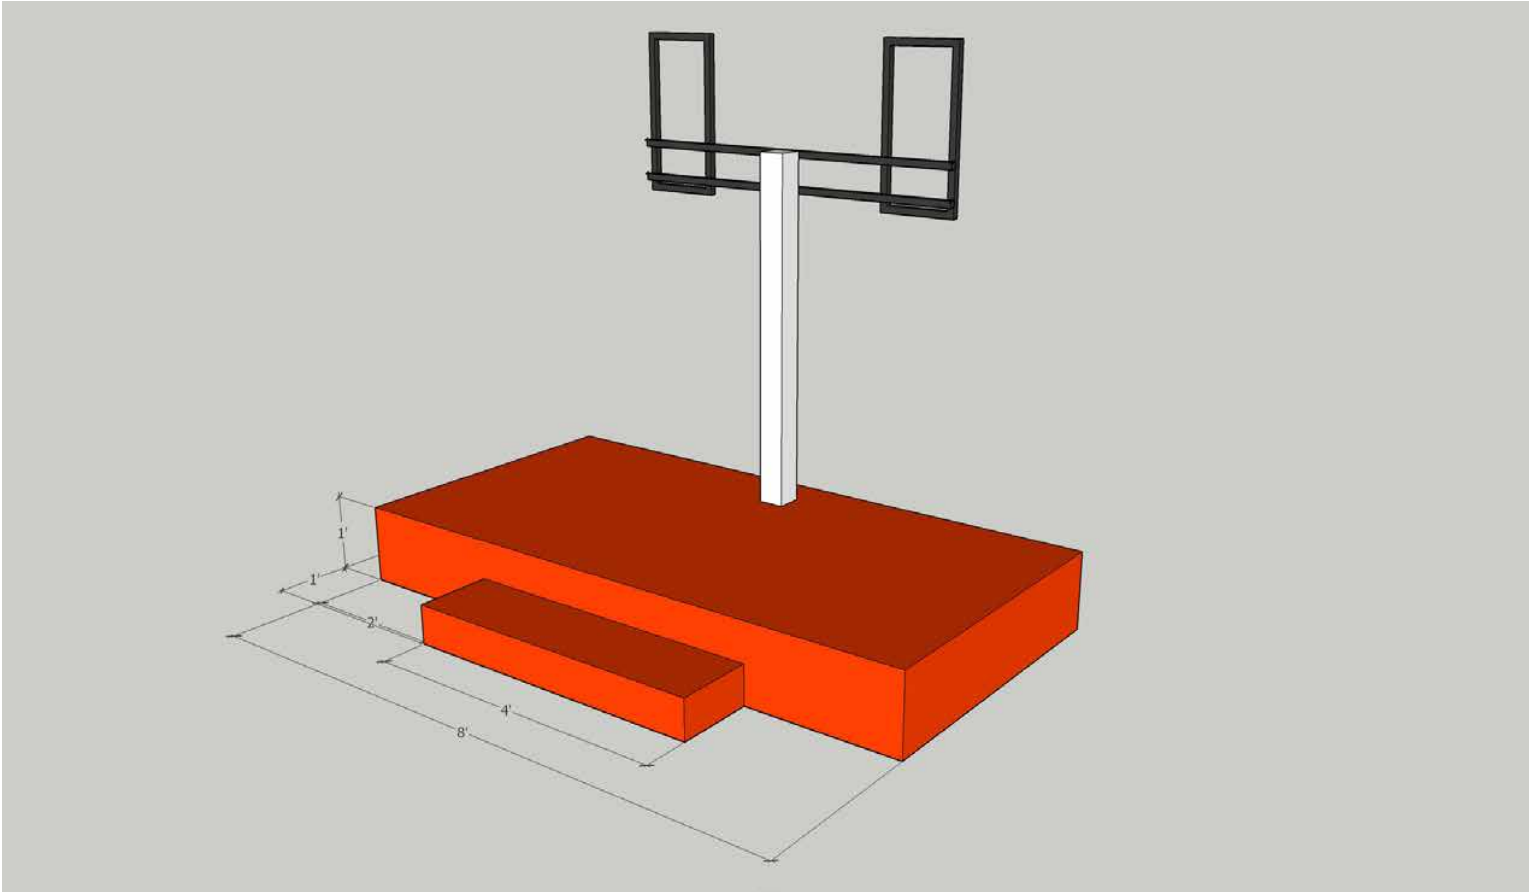

110 Nike Cortez shoes per wing - 220 shoes total

WING SCULPTURE

110 Nike Cortez shoes per wing - 220 shoes total

WING SCULPTURE

Structure to hold Nike Cortez shoe wing sculpture

NIKE BY MELROSE

ROOFTOP LOUNGE