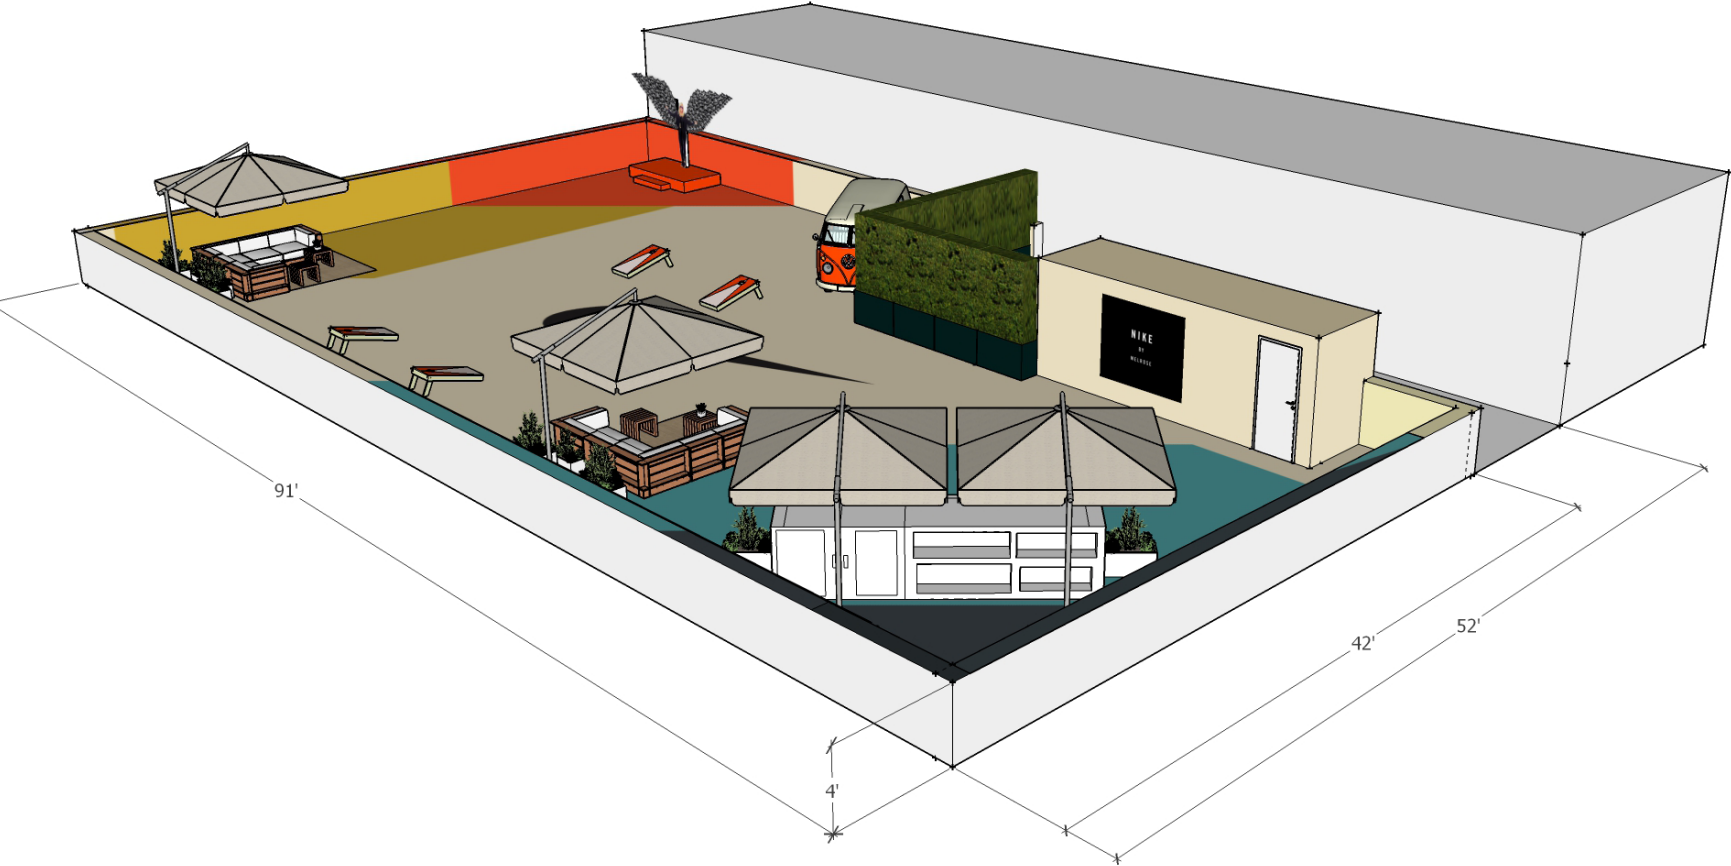

ROOFTOP LOUNGE

NIKE BY MELROSE

«gallagher»

NIKE BY MELROSE

ROOFTOP LOUNGE

LOCATION

8552 Melrose Ave. West Hollywood, CA 90069

FLOOR PLAN

VIEW

VIEW

VIEW

VIEW

VIEW

FLOOR GRAPHIC

LOGO MURAL

WING SCULPTURE

110 Nike Cortez shoes per wing - 220 shoes total

WING SCULPTURE

110 Nike Cortez shoes per wing - 220 shoes total

WING SCULPTURE

Structure to hold Nike Cortez shoe wing sculpture

NIKE BY MELROSE

ROOFTOP LOUNGE