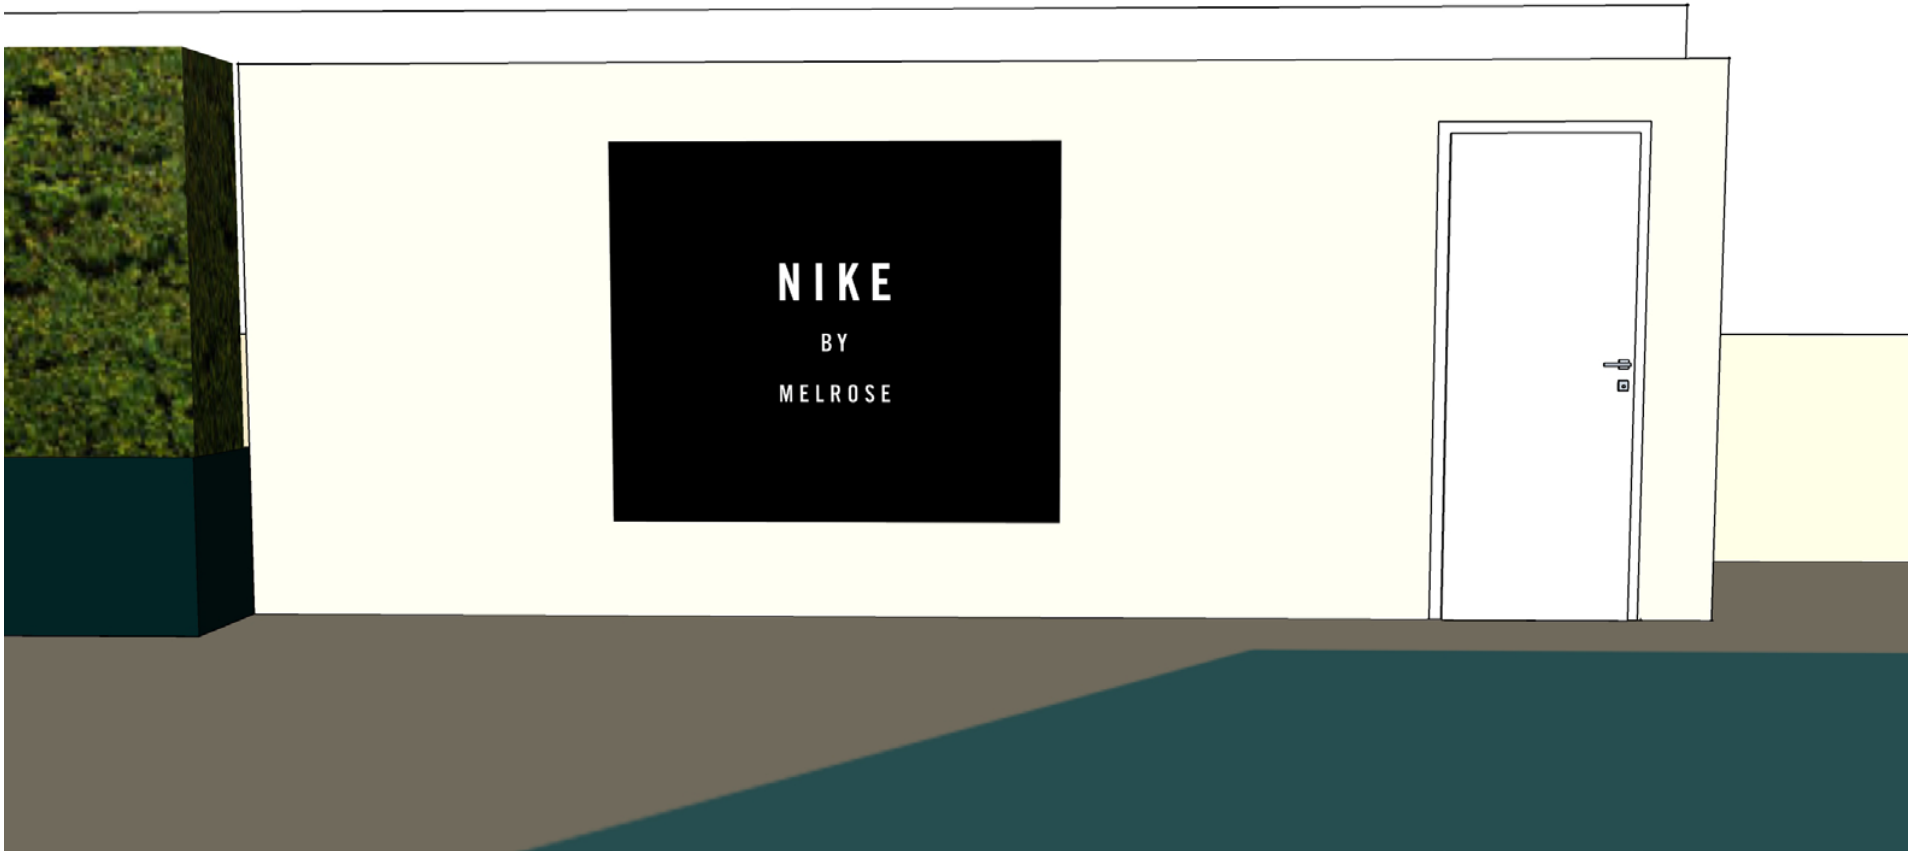

ROOFTOP LOUNGE

NIKE BY MELROSE

«gallagher»

NIKE BY MELROSE

ROOFTOP LOUNGE

LOCATION

8552 Melrose Ave. West Hollywood, CA 90069

FLOOR PLAN

VIEW

VIEW

VIEW

VIEW

VIEW

FLOOR GRAPHIC

LOGO MURAL

WING SCULPTURE