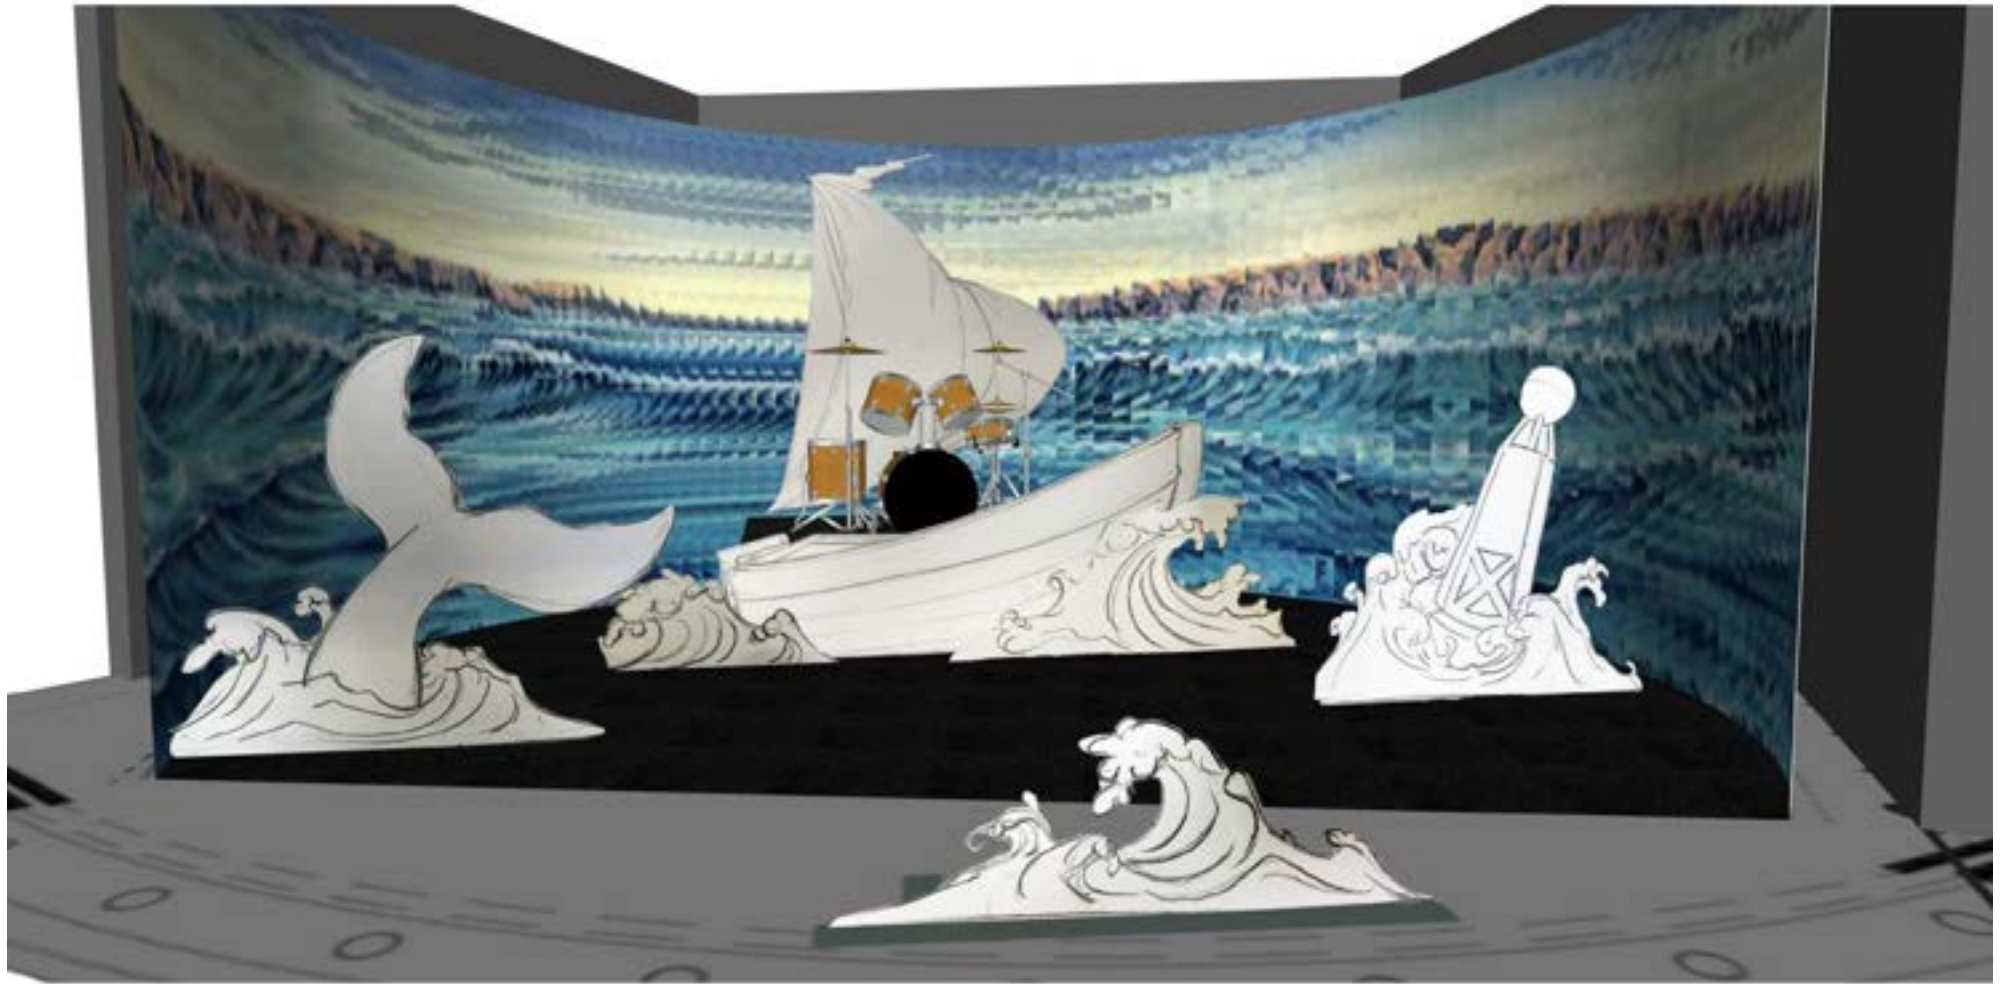

HARRY STYLES

FINE LINE

Late Late Show Scenic

whale optional addition to wave

THE LATE LATE SHOW