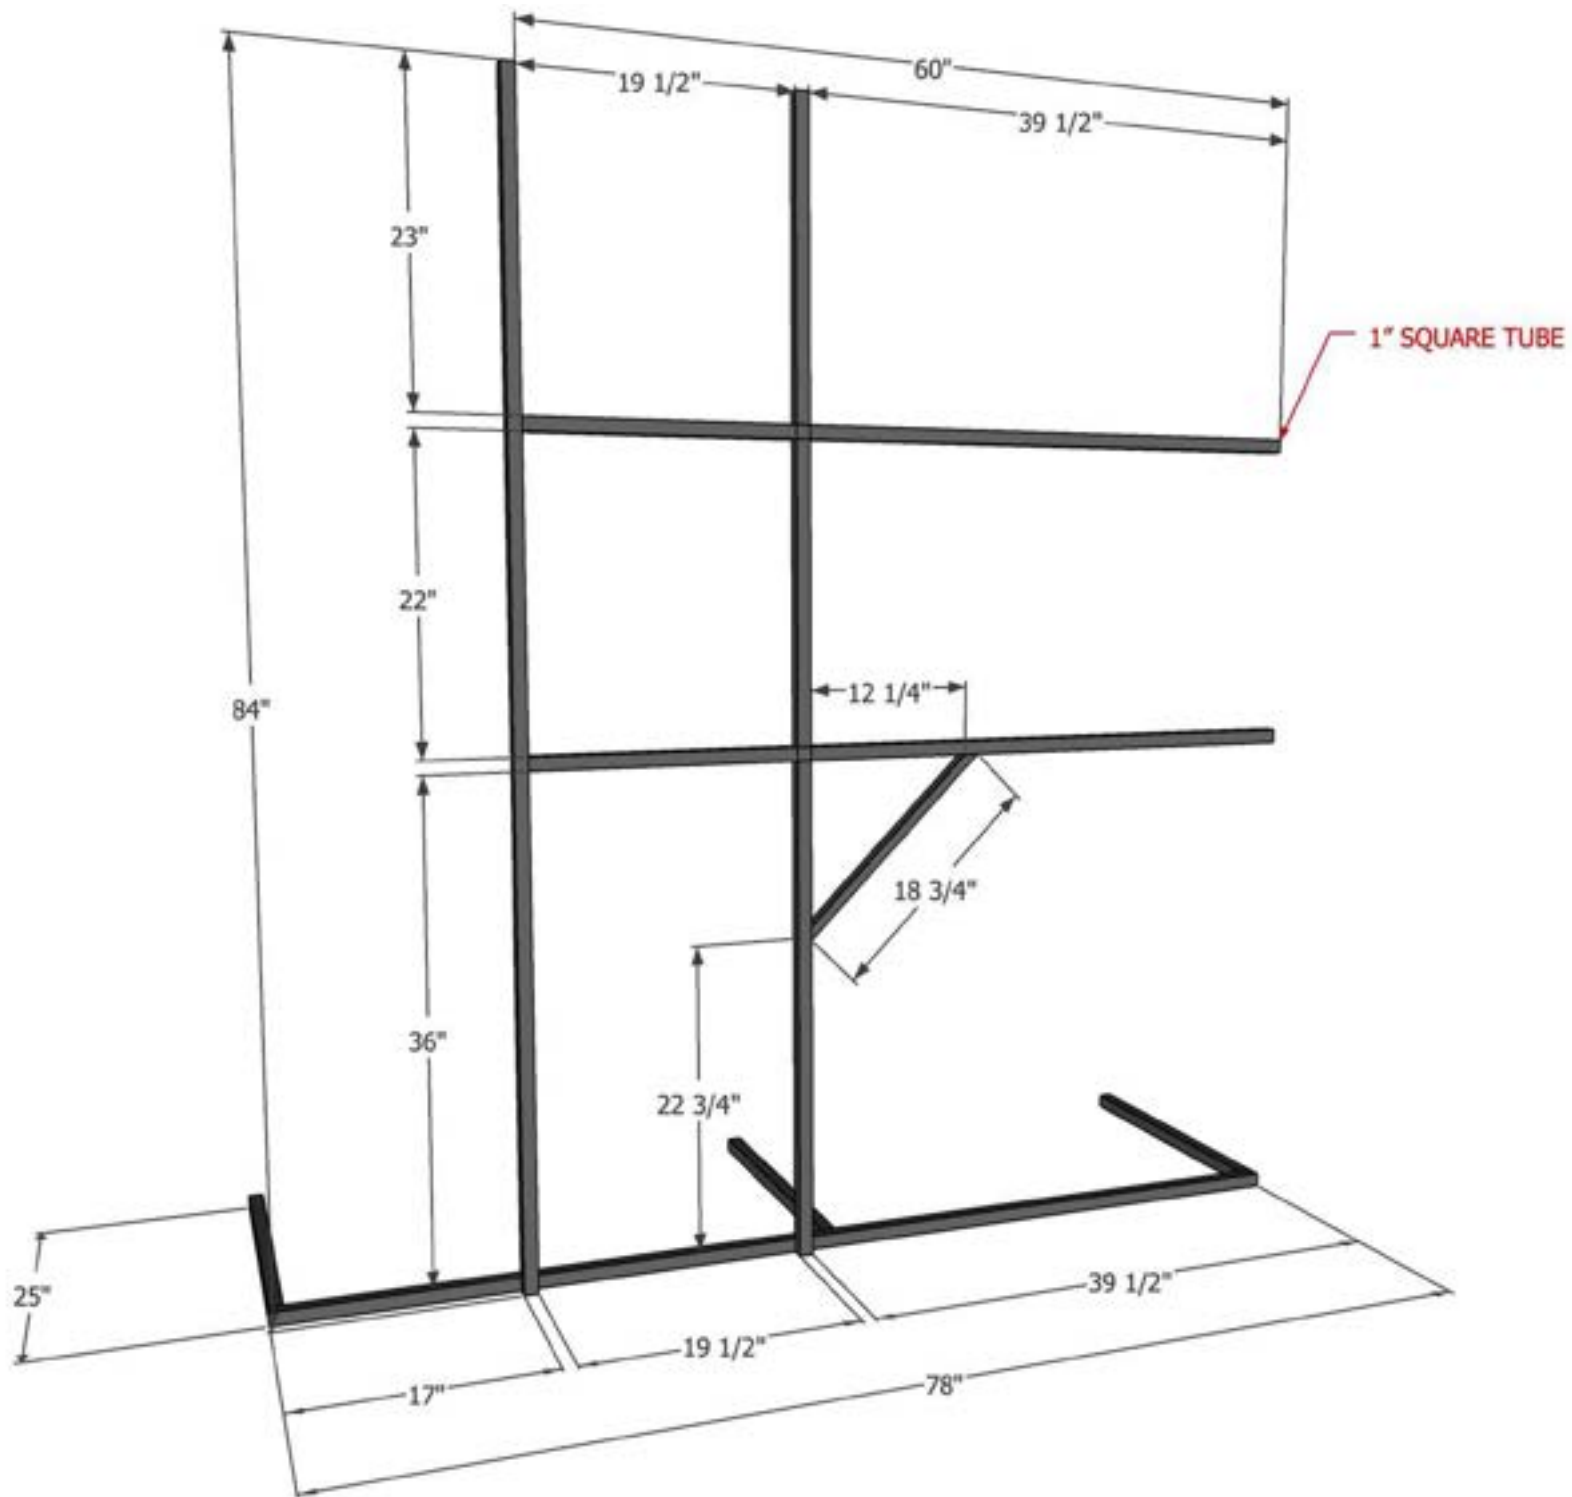

HARRY STYLES

FINE LINE

Late Late Show Scenic

whale optional addition to wave

THE LATE LATE SHOW