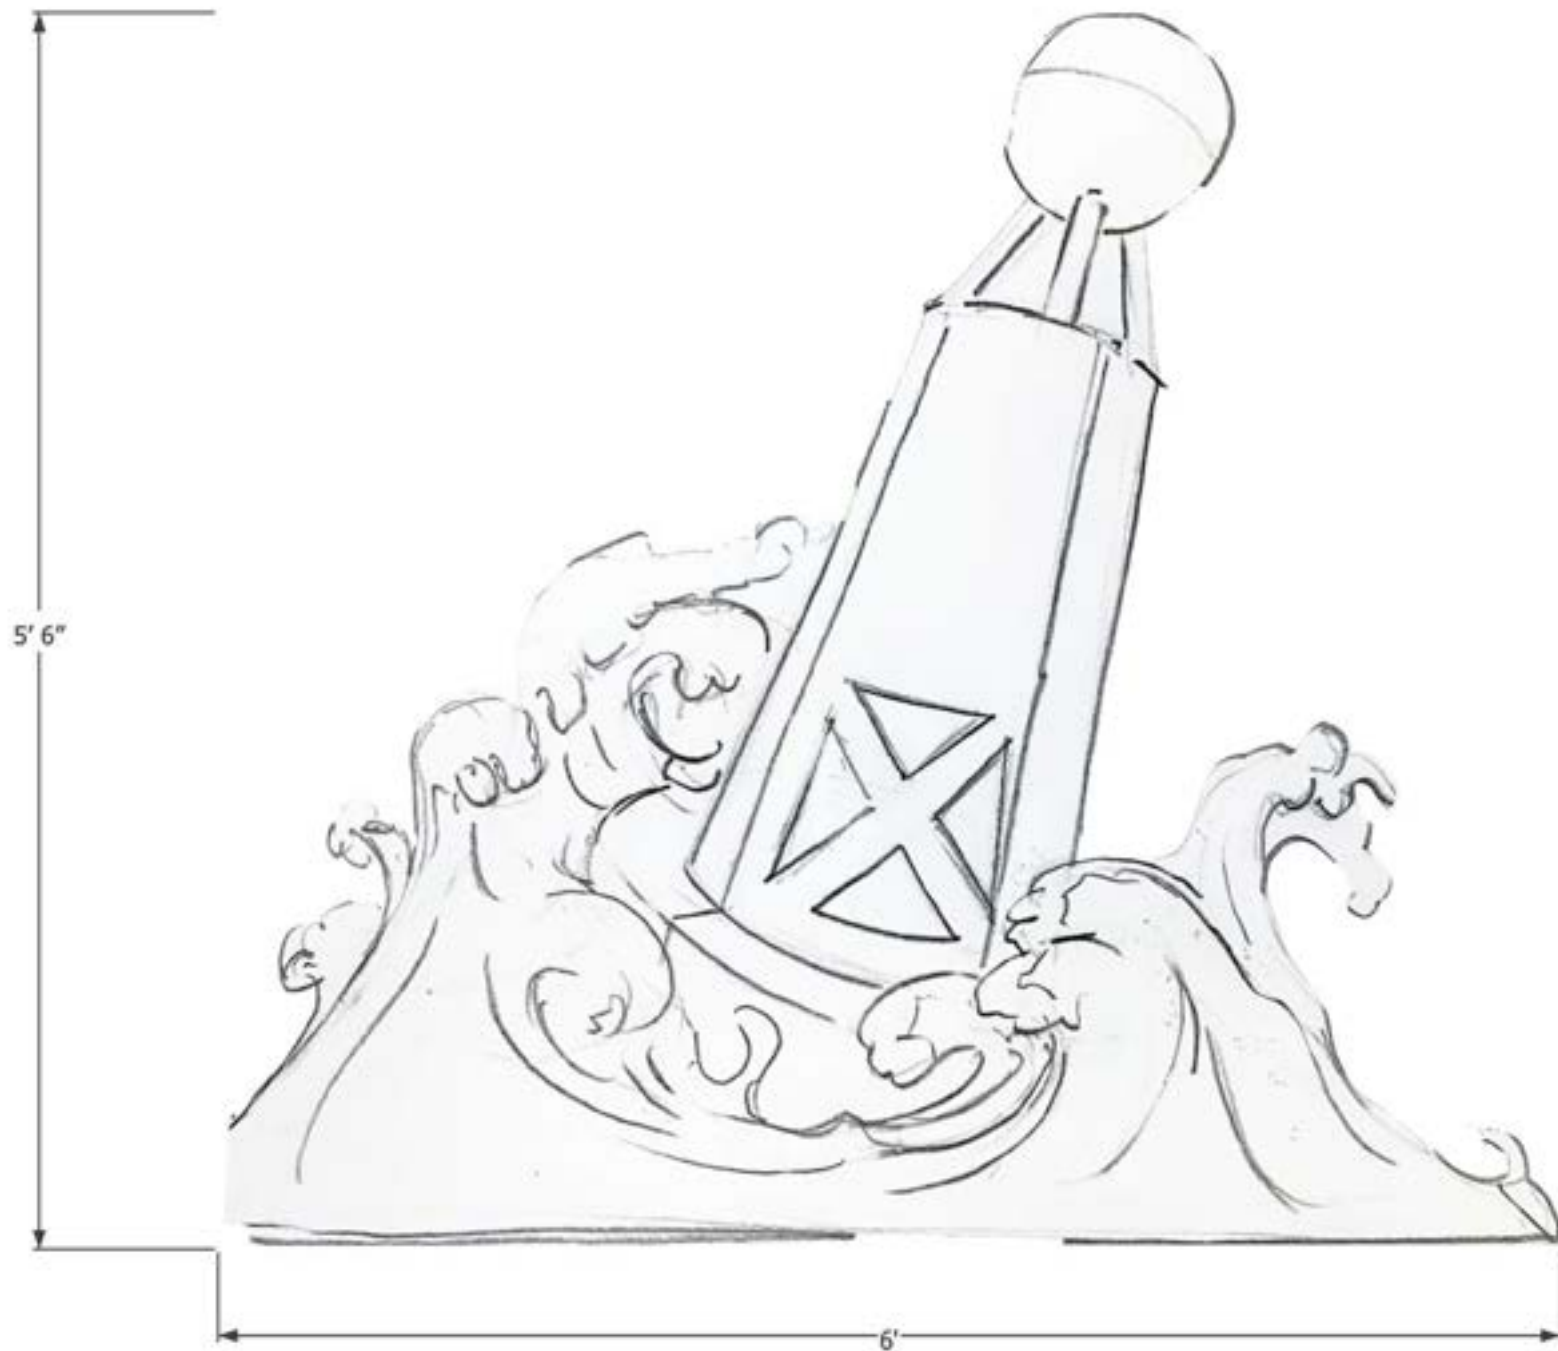

HARRY STYLES

FINE LINE

Late Late Show Scenic

whale optional addition to wave

THE LATE LATE SHOW