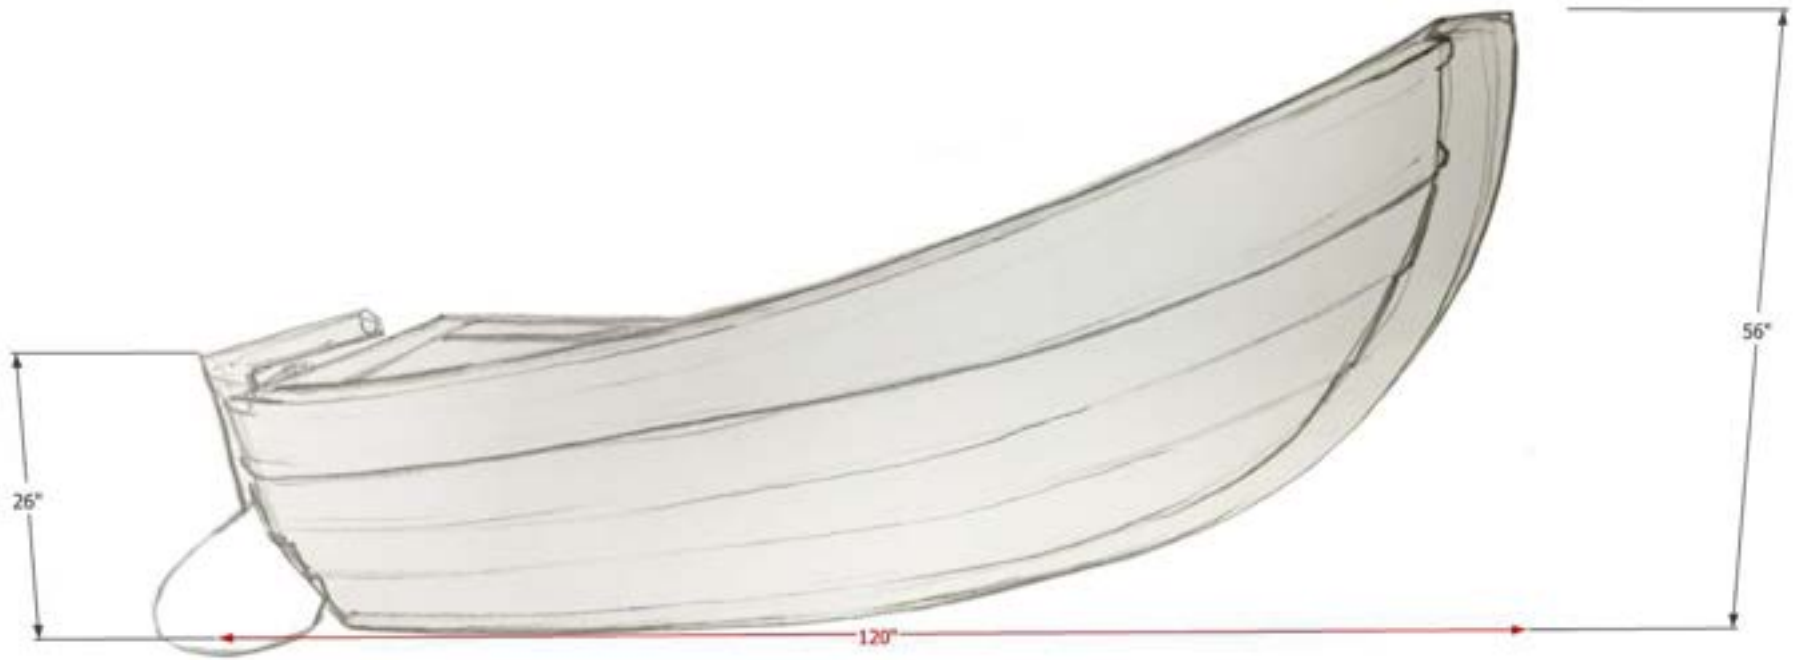

HARRY STYLES

FINE LINE

Late Late Show Scenic

whale optional addition to wave

THE LATE LATE SHOW