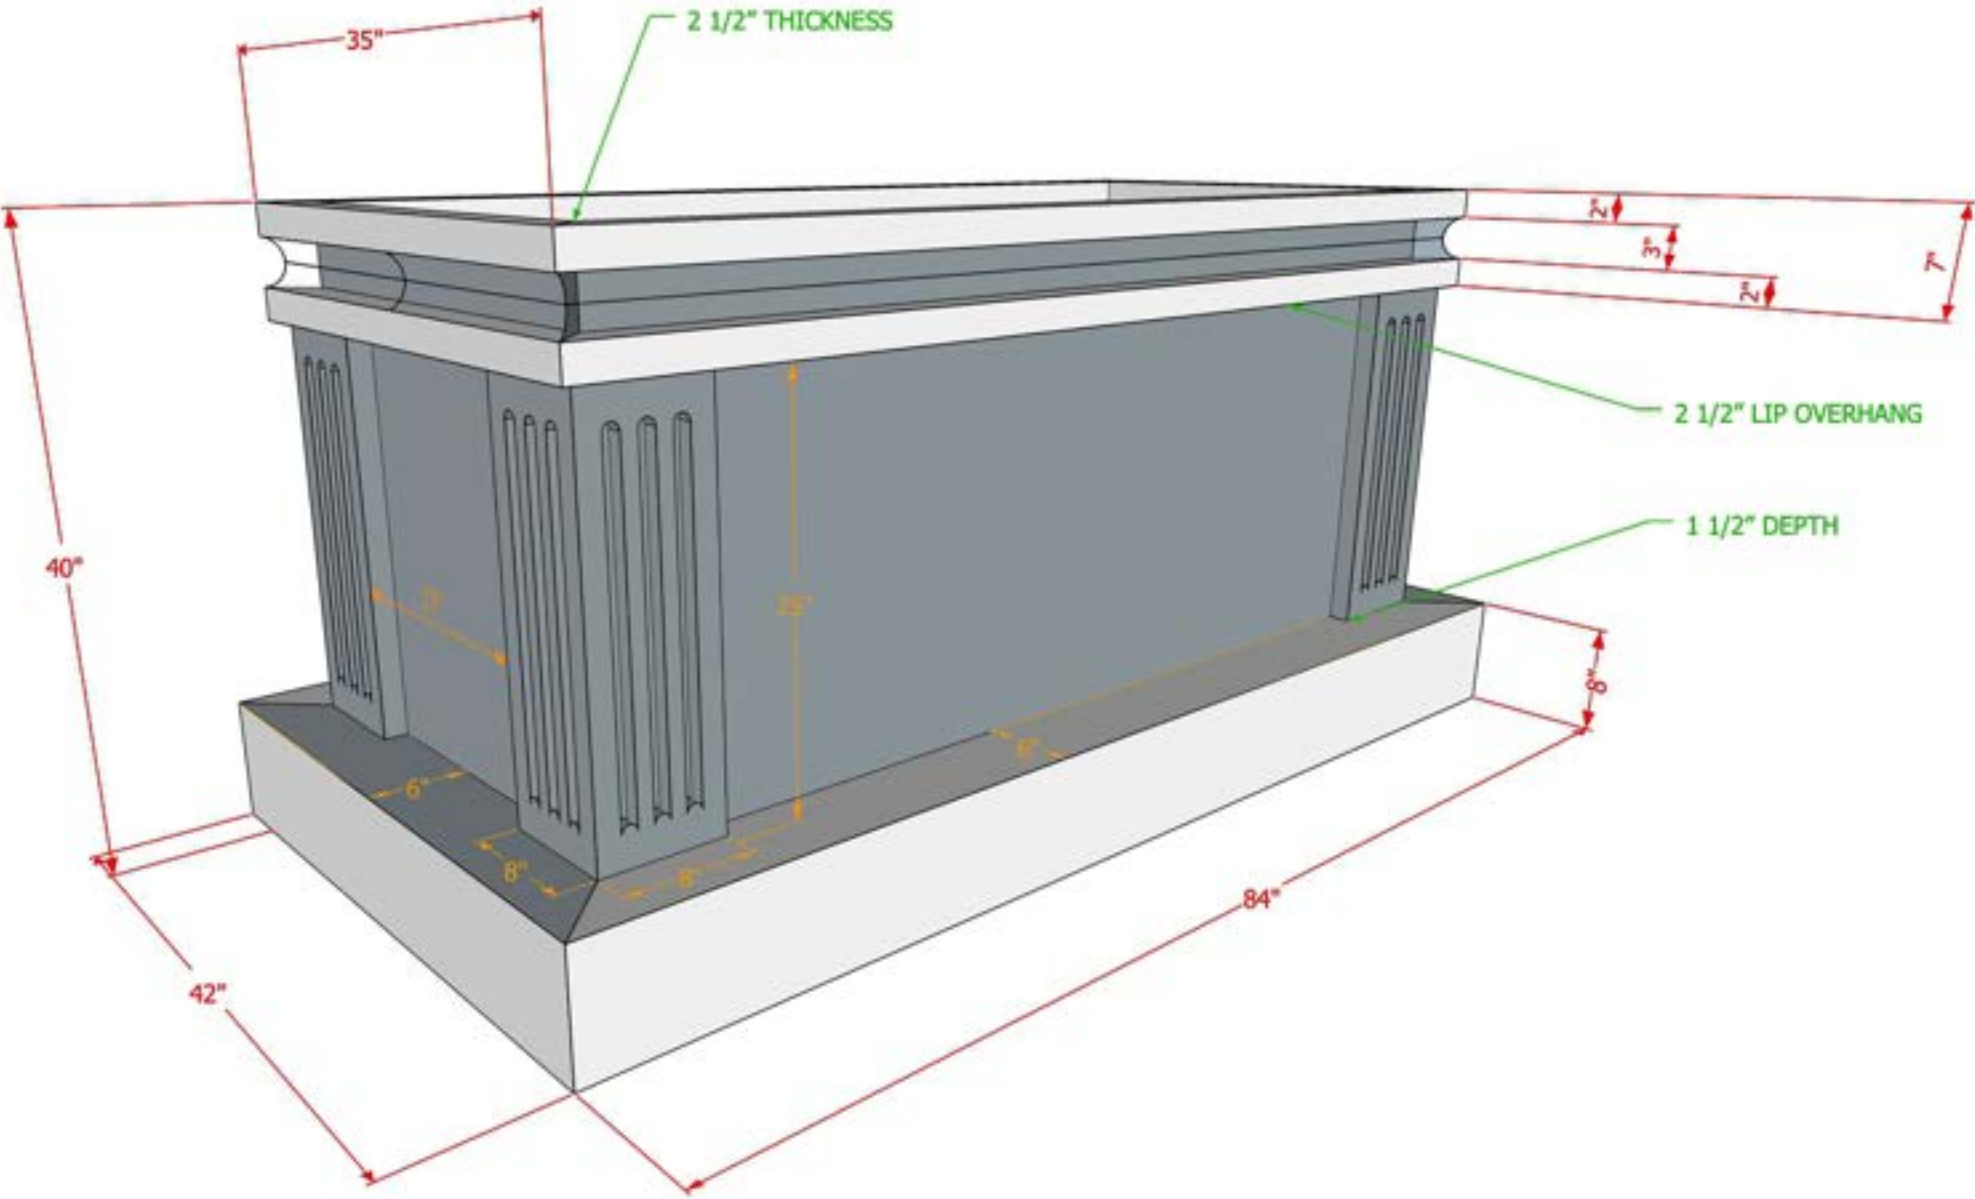

AVE MARIE
HERO TOMB - V.1
CONCEPT
JONATHAN THERIAULT

AVE MARIE
 HERO TOMB - V.1
 BUILD DIMENSIONS
 JONATHAN THERIAULT

AVE MARIE
HERO TOMB - V.1
FINAL BUILD
JONATHAN THERIAULT